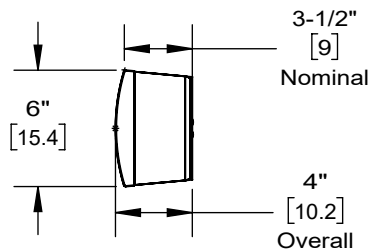

Back View

Min/standard size

DETAIL A
SCALE 1 : 4

*2nd set of EZ mounts on soundbars > 66" only
v1.0

TRIAD
15835 NE CAMERON BLVD
PORTLAND, OR 97230
www.triadaudio.com
503-256-2600

On-Wall Mini LCR 1.0

Copyright ©2018, Control4 Corporation. All rights reserved. Control4, the Control4 logo, the 4-ball logo, Triad, and the Triad logo, are registered trademarks or trademarks of Control4 Corporation or its subsidiaries in the United States and/or other countries. All other names and brands may be claimed as the property of their respective owners. All specifications subject to change without notice