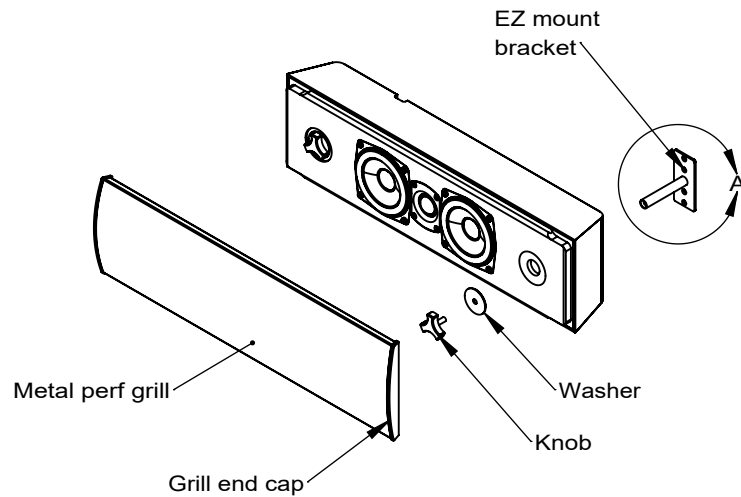

Back View

Min/standard size

DETAIL A
SCALE 1 : 4

*2nd set of EZ mounts on soundbars > 66" only
v1.0

TRIAD
15835 NE CAMERON BLVD
PORTLAND, OR 97230
www.triadaudio.com
503-256-2600

On-Wall Mini LCR 1.0

Copyright ©2018, Control4 Corporation. All rights reserved. Control4, the Control4 logo, the 4-ball logo, Triad, and the Triad logo, are registered trademarks or trademarks of Control4 Corporation or its subsidiaries in the United States and/or other countries. All other names and brands may be claimed as the property of their respective owners. All specifications subject to change without notice