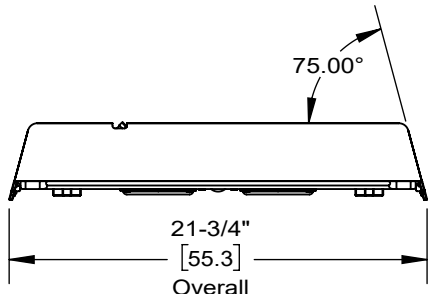

Back View

Min/standard size

DETAIL A
SCALE 1 : 4

*2nd set of EZ mounts on soundbars > 66" only
v1.0

TRIAD
15835 NE CAMERON BLVD
PORTLAND, OR 97230
www.triadaudio.com
503-256-2600

On-Wall Mini LCR 1.0

Copyright ©2018, Control4 Corporation. All rights reserved. Control4, the Control4 logo, the 4-ball logo, Triad, and the Triad logo, are registered trademarks or trademarks of Control4 Corporation or its subsidiaries in the United States and/or other countries. All other names and brands may be claimed as the property of their respective owners. All specifications subject to change without notice