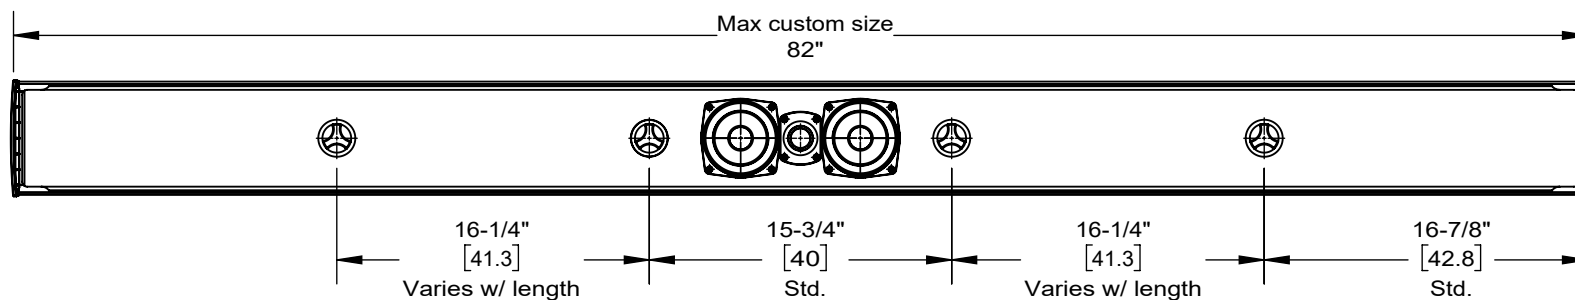

Back View

Min/standard size

DETAIL A
SCALE 1 : 4

*2nd set of EZ mounts on soundbars > 66" only
v1.0

TRIAD
15835 NE CAMERON BLVD
PORTLAND, OR 97230
www.triadaudio.com
503-256-2600

On-Wall Mini LCR 1.0

Copyright ©2018, Control4 Corporation. All rights reserved. Control4, the Control4 logo, the 4-ball logo, Triad, and the Triad logo, are registered trademarks or trademarks of Control4 Corporation or its subsidiaries in the United States and/or other countries. All other names and brands may be claimed as the property of their respective owners. All specifications subject to change without notice