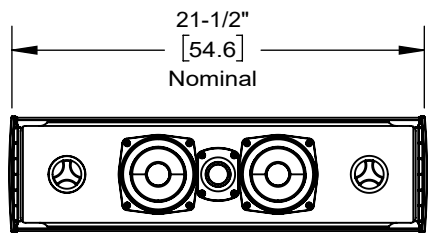

Back View

Min/standard size

DETAIL A
SCALE 1 : 4

*2nd set of EZ mounts on soundbars > 66" only
v1.0

TRIAD
15835 NE CAMERON BLVD
PORTLAND, OR 97230
www.triadaudio.com
503-256-2600

On-Wall Mini LCR 1.0

Copyright ©2018, Control4 Corporation. All rights reserved. Control4, the Control4 logo, the 4-ball logo, Triad, and the Triad logo, are registered trademarks or trademarks of Control4 Corporation or its subsidiaries in the United States and/or other countries. All other names and brands may be claimed as the property of their respective owners. All specifications subject to change without notice