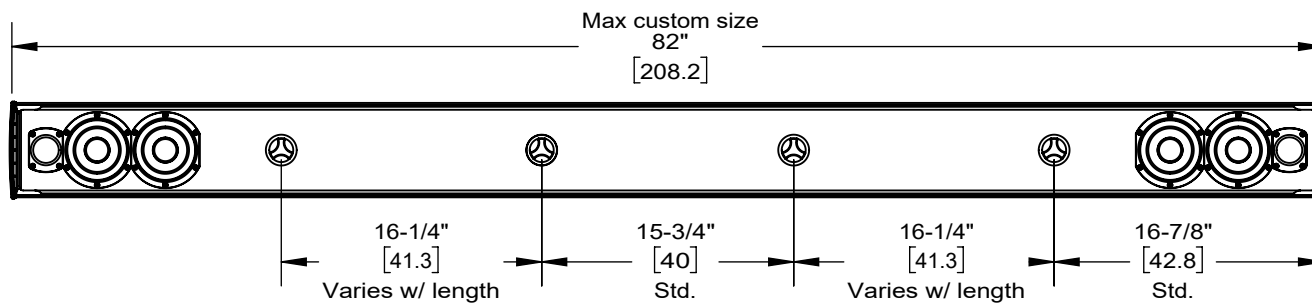

DETAIL A
SCALE 1 : 4

*2nd set of EZ mounts on soundbars > 66" only.

v1.0

TRIAD
15835 NE CAMERON BLVD
PORTLAND, OR 97230
www.triadaudio.com
503-256-2600

On-Wall Mini LCR SE 2.0

Copyright ©2018, Control4 Corporation. All rights reserved. Control4, the Control4 logo, the 4-ball logo, Triad, and the Triad logo, are registered trademarks or trademarks of Control4 Corporation or its subsidiaries in the United States and/or other countries. All other names and brands may be claimed as the property of their respective owners. All specifications subject to change without notice