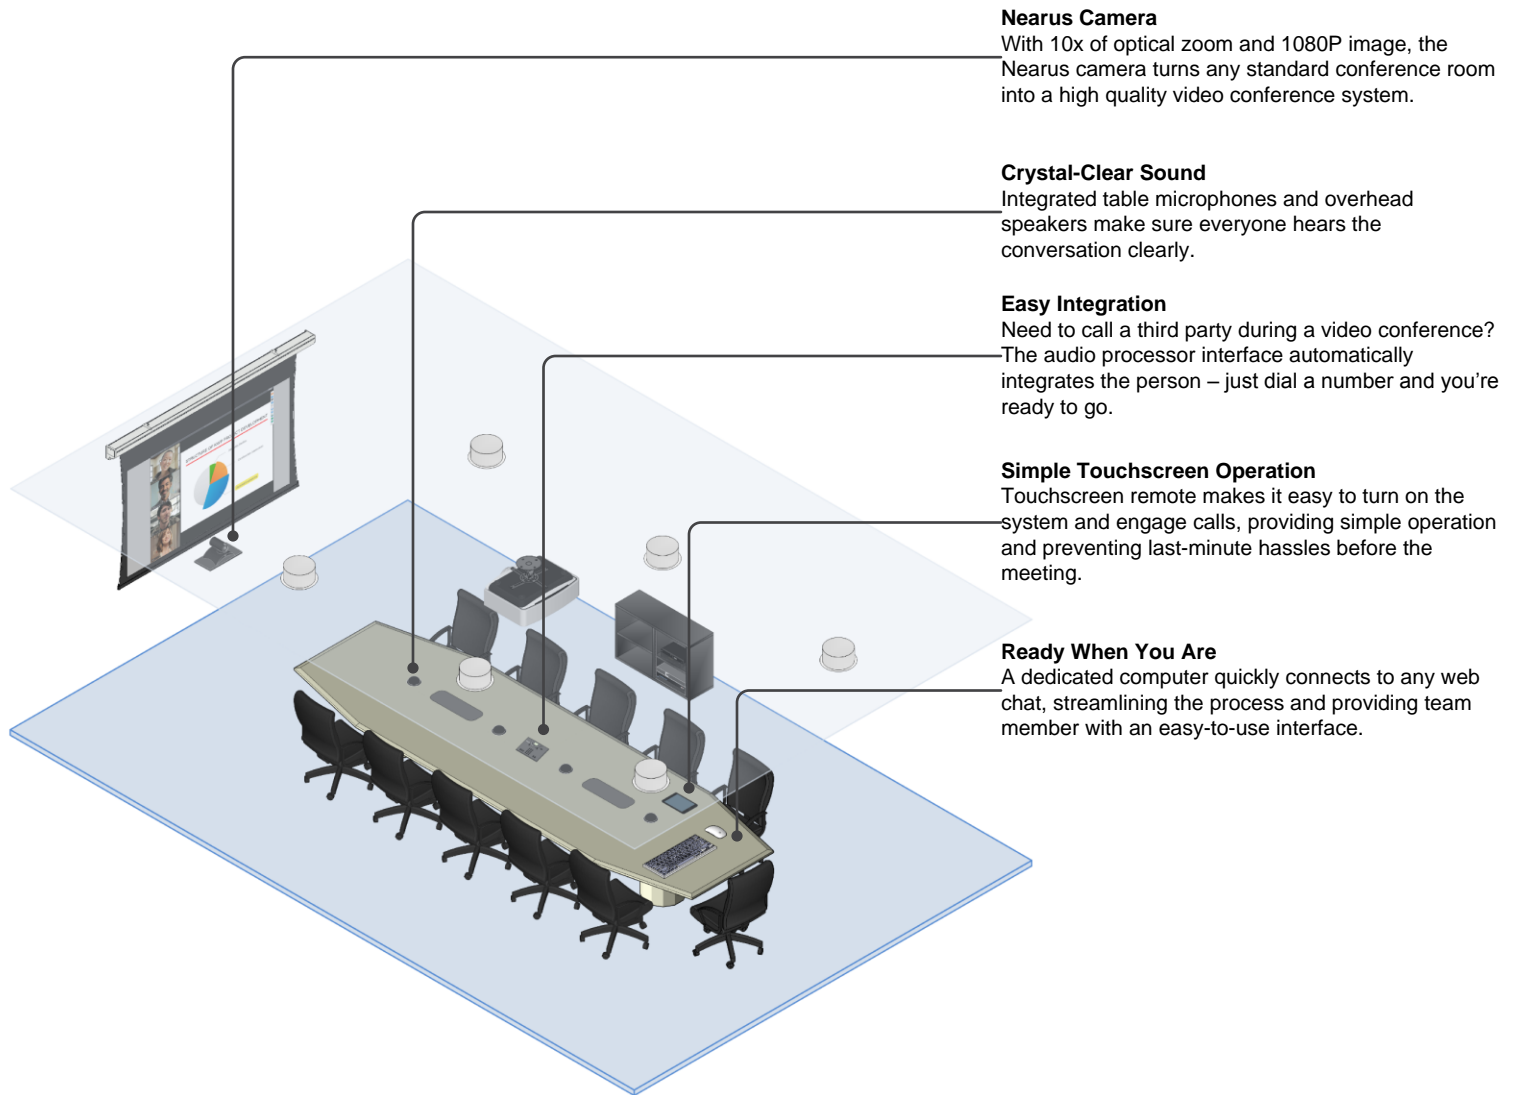

Description

This large web conferencing room is the perfect choice for an entry-level integrated video conference system. A dedicated computer makes it easy to use web chats such as Skype, Webex and GoToMeeting, while the large projector screen gives everyone a great view. Integrated table microphones and overhead speakers provide crystal-clear audio, and operation is simplified thanks to an easy to use touchscreen.

Features

- Dedicated room computer for quick connection to Skype, Lync, Cisco Jabber, GoToMeeting, etc.
- Integrated table microphones and overhead speakers for clear audio
- ClearOne telephone with a dedicated dialer
- Simple touchscreen operation
- Large screen display and Nearus 10x Zoom Camera