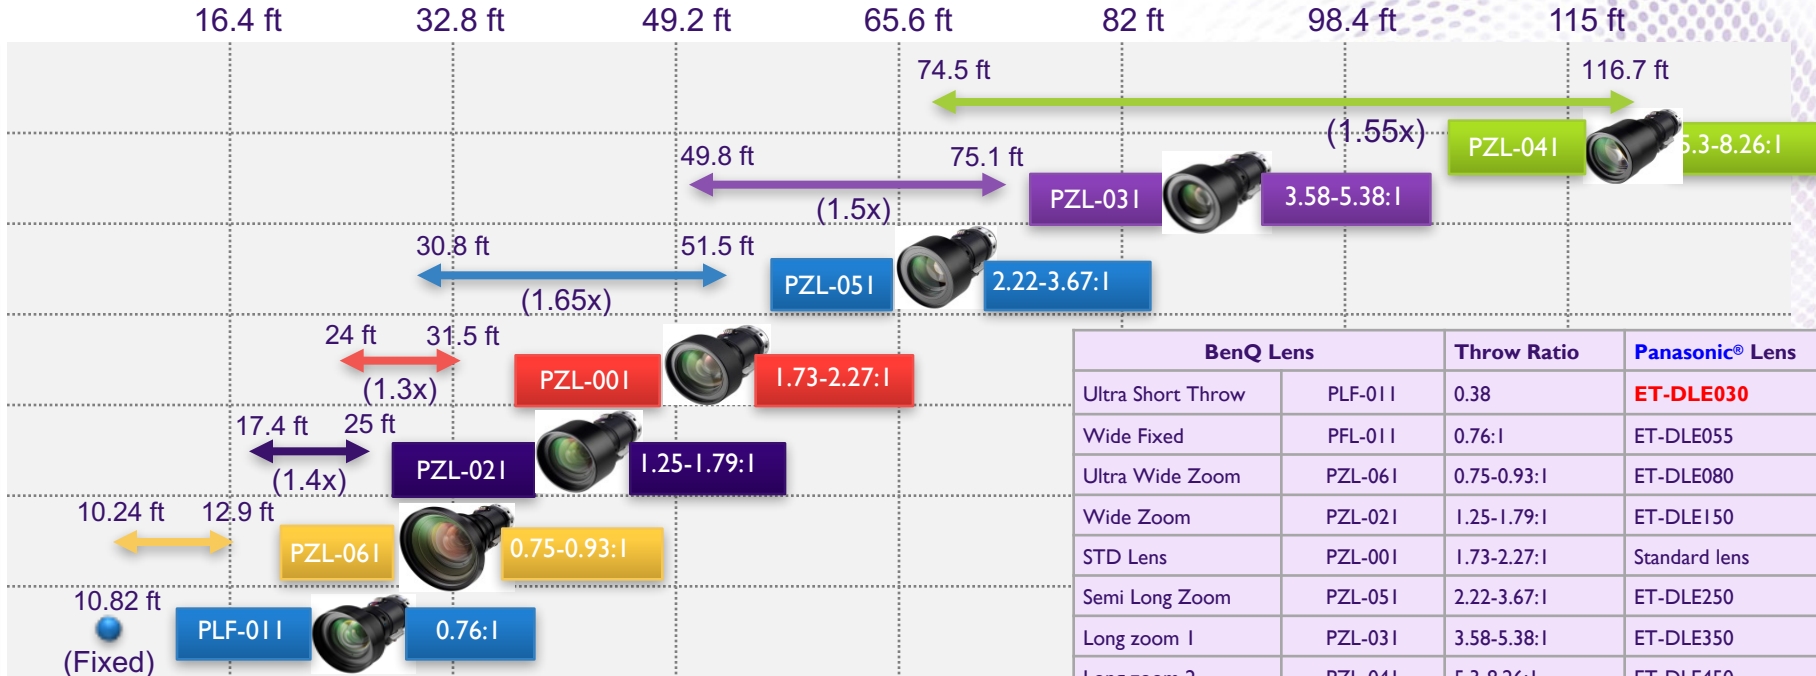

# 8 Lens Options LU, P97, P95 Series

200 inches

BenQ Lens		Throw Ratio	Panasonic® Lens
Ultra Short Throw	PLF-011	0.38	ET-DLE030
Wide Fixed	PFL-011	0.76:1	ET-DLE055
Ultra Wide Zoom	PZL-061	0.75-0.93:1	ET-DLE080
Wide Zoom	PZL-021	1.25-1.79:1	ET-DLE150
STD Lens	PZL-001	1.73-2.27:1	Standard lens
Semi Long Zoom	PZL-051	2.22-3.67:1	ET-DLE250
Long zoom 1	PZL-031	3.58-5.38:1	ET-DLE350
Long zoom 2	PZL-041	5.3-8.26:1	ET-DLE450

\* WUXGA Throw Ratio shown. See Data Sheet for list of Throw Ratios by models

- Supports 8 lens options to accommodate most applications
- All glass lenses with low dispersion elements deliver fantastic focus and excellent image quality