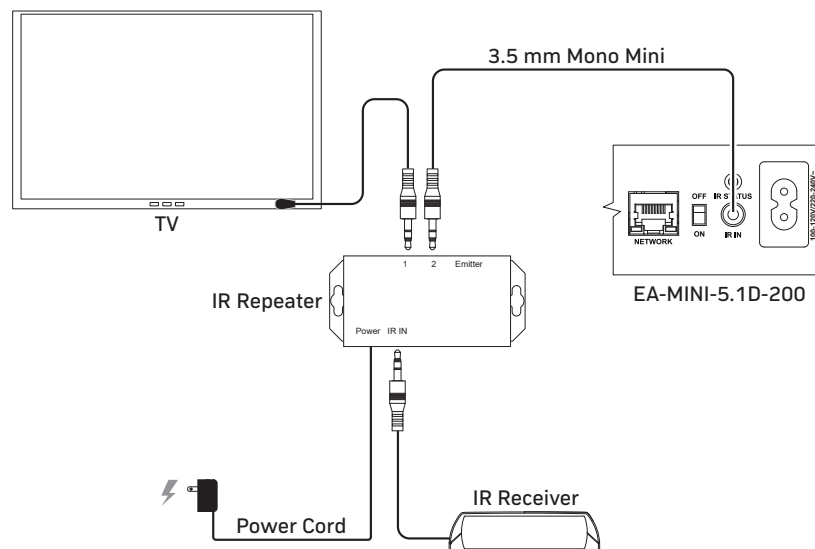

 episode

CONTROL PROTOCOL
EA-MINI-5.1D-200

REAL. LIFE. SOUND.

OVERVIEW

This protocol provides the information required to control an EA-MINI-5.1D-200 amplifier via IR through a connected IR receiver or automation system. Follow the instructions carefully to ensure that IR will function at the highest level and not cause damage to the amplifier or other components.

IR APPLICATIONS

In-Room IR Receiver with IR Remote (No IR Repeater)

To control the amplifier with an in-room IR remote but with an IR receiver directly connected to the 5.1 Mini AVR:

1. Connect an IR receiver to the IR In port of the amplifier with a 3.5 mm mono mini cable.
2. Make sure the amplifier's IR power switch is in the **ON** position. The IR receiver will receive power from the amplifier.
3. Position the receiver so commands are reliably received.

IR Receiver Direct Connections

In-Room IR Receiver with IR Remote and IR Repeater

To control the amplifier with an in-room IR remote (commands transmit directly from the remote):

1. Connect an IR receiver via IR repeater.
2. Connect the IR repeater to the **IR IN** port on the amplifier with a 3.5 mm mono mini cable.
3. Make sure the amplifier's IR power switch is in the **OFF** position.
4. Position the receiver so that commands are received reliably.
5. Control additional equipment by attaching an IR flasher to the **IR Out** port of the repeater.

IR Repeater Connections

Programmed Automation Controller

To control the amplifier with a control system:

1. Connect a 3.5 mm mono mini cable from the flasher output of the controller to the **IR In** port on the amplifier.
2. Make sure the amplifier's IR power switch is in the **OFF** position.
3. Program the control system using the IR control protocol.