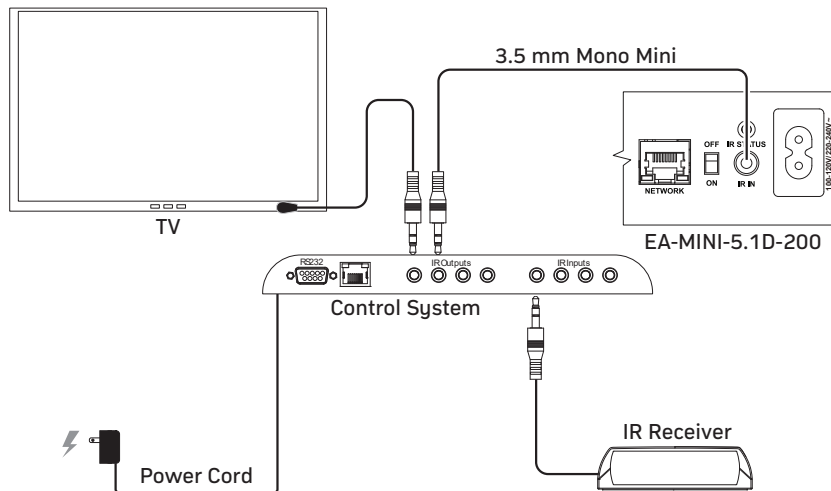

Programmed Automation Controller

To control the amplifier with a control system:

1. Connect a 3.5 mm mono mini cable from the flasher output of the controller to the **IR In** port on the amplifier.
2. Make sure the amplifier's IR power switch is in the **OFF** position.
3. Program the control system using the IR control protocol.

Control System Connections

IR HEX CODES

Power On

```
0000 006D 0022 0002 0155 00AA 0015 0015 0015 0015 0015 0040 0015 0040 0015 0015 0015 0015 0015
0040 0015 0040 0015 0015 0015 0015 0015 0040 0015 0015 0015 0015 0015 0015 0015 0015 0015 0015
0015 0015 0015 0015 0015 0040 0015 0015 0015 0015 0015 0015 0015 0015 0015 0015 0015 0040 0015
0040 0015 0015 0015 0040 0015 0040 0015 0040 0015 0040 0015 0040 0015 05ED 0155 0055 0015 0E47
```

Power Off

```
0000 006D 0022 0002 0155 00AA 0015 0015 0015 0015 0015 0040 0015 0040 0015 0015 0015 0015 0015
0040 0015 0040 0015 0015 0015 0015 0015 0040 0015 0015 0015 0015 0015 0015 0015 0015 0015 0015
0015 0040 0015 0015 0015 0015 0015 0015 0015 0015 0040 0015 0015 0015 0015 0015 0015 0015 0015
0040 0015 0040 0015 0040 0015 0040 0015 0015 0015 0040 0015 0040 0015 05ED 0155 0055 0015 0E47
```

Volume Up

```
0000 006D 0022 0002 0155 00AA 0015 0015 0015 0015 0015 0040 0015 0040 0015 0015 0015 0015 0015
0040 0015 0040 0015 0015 0015 0015 0015 0040 0015 0015 0015 0015 0015 0015 0015 0015 0015 0015
0015 0040 0015 0040 0015 0015 0015 0015 0015 0015 0040 0015 0015 0015 0015 0015 0015 0015 0015
0015 0015 0040 0015 0040 0015 0040 0015 0015 0015 0040 0015 0040 0015 05ED 0155 0055 0015 0E47
```

Volume Down

```
0000 006D 0022 0002 0155 00AA 0015 0015 0015 0015 0015 0040 0015 0040 0015 0015 0015 0015 0015
0040 0015 0040 0015 0015 0015 0015 0015 0040 0015 0015 0015 0015 0015 0015 0015 0015 0015 0015
0015 0015 0015 0015 0015 0040 0015 0015 0015 0015 0015 0040 0015 0015 0015 0015 0015 0040 0015
0040 0015 0015 0015 0040 0015 0040 0015 0015 0015 0040 0015 0040 0015 05ED 0155 0055 0015 0E47
```

Mute

```
0000 006D 0022 0002 0155 00AA 0015 0015 0015 0015 0015 0040 0015 0040 0015 0015 0015 0015 0015
0040 0015 0040 0015 0015 0015 0015 0015 0040 0015 0015 0015 0015 0015 0015 0015 0015 0015 0015
0015 0015 0015 0040 0015 0015 0015 0015 0015 0015 0015 0015 0015 0015 0015 0015 0015 0040 0015
0015 0015 0040 0015 0040 0015 0040 0015 0040 0015 0040 0015 0040 0015 05ED 0155 0055 0015 0E47
```

HDMI 1

```
0000 006D 0022 0002 0155 00AA 0015 0015 0015 0015 0015 0040 0015 0040 0015 0015 0015 0015 0015
0040 0015 0040 0015 0015 0015 0015 0015 0040 0015 0015 0015 0015 0015 0015 0015 0015 0015 0015
0015 0015 0015 0015 0015 0040 0015 0015 0015 0015 0015 0015 0015 0015 0040 0015 0015 0015 0040 0015
0040 0015 0015 0015 0040 0015 0040 0015 0040 0015 0015 0015 0040 0015 05ED 0155 0055 0015 0E47
```