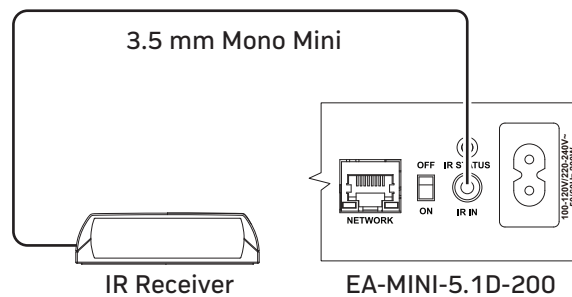

 episode

CONTROL PROTOCOL
EA-MINI-5.1D-200

REAL. LIFE. SOUND.

OVERVIEW

This protocol provides the information required to control an EA-MINI-5.1D-200 amplifier via IR through a connected IR receiver or automation system. Follow the instructions carefully to ensure that IR will function at the highest level and not cause damage to the amplifier or other components.

IR APPLICATIONS

In-Room IR Receiver with IR Remote (No IR Repeater)

To control the amplifier with an in-room IR remote but with an IR receiver directly connected to the 5.1 Mini AVR:

1. Connect an IR receiver to the IR In port of the amplifier with a 3.5 mm mono mini cable.
2. Make sure the amplifier's IR power switch is in the **ON** position. The IR receiver will receive power from the amplifier.
3. Position the receiver so commands are reliably received.

IR Receiver Direct Connections

In-Room IR Receiver with IR Remote and IR Repeater

To control the amplifier with an in-room IR remote (commands transmit directly from the remote):

1. Connect an IR receiver via IR repeater.
2. Connect the IR repeater to the **IR IN** port on the amplifier with a 3.5 mm mono mini cable.
3. Make sure the amplifier's IR power switch is in the **OFF** position.
4. Position the receiver so that commands are received reliably.
5. Control additional equipment by attaching an IR flasher to the **IR Out** port of the repeater.

IR Repeater Connections

Programmed Automation Controller

To control the amplifier with a control system:

1. Connect a 3.5 mm mono mini cable from the flasher output of the controller to the **IR In** port on the amplifier.
2. Make sure the amplifier's IR power switch is in the **OFF** position.
3. Program the control system using the IR control protocol.