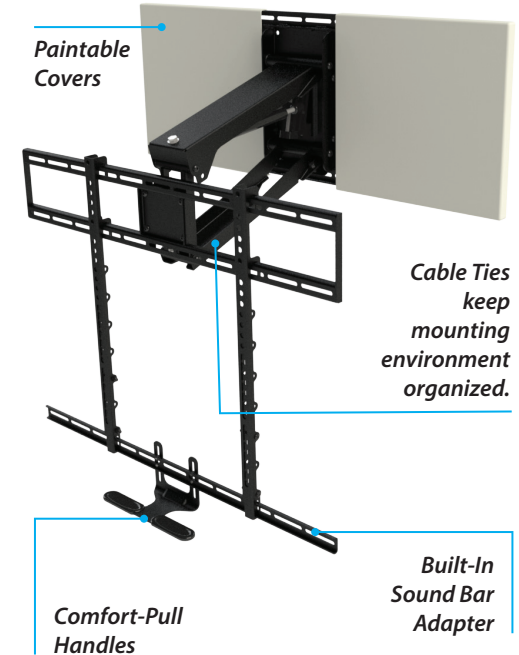

MM700 Specifications

TV Size	50" – 90" up to 115 lbs.
Mount Weight	38 lbs.
Package Weight	42 lbs.
Package Dimensions	38" x 17" x 7"
UPC Code	861709000308
UMAP / MSRP	$499.00 / $549.00

MantelMount.
PRO SERIES

www.MantelMount.com
contact@mantelmount.com 800.897.9755

REV.11142019