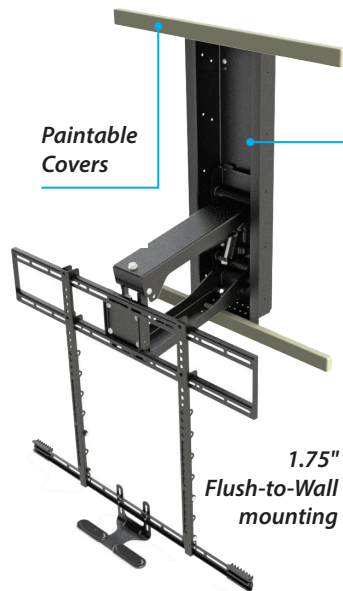

Features include:

- **2 AUTOMOTIVE GAS PISTONS** Makes TV feel feather light.
- **PAINTABLE WALL COVERS** Conceals mount's wall hardware.
- **HEAT SENSING HANDLES** Handles turn red if the temperature reaches 110°F.
- **PATENTED AUTO STRAIGHTENING** As TV is lifted to its highest raised state, it will automatically straighten.
- **ENHANCED STABILIZATION** (Patent Pending) Maintains a level TV over time.
- **CABLE MANAGEMENT** Tabs keep TV wires organized.
- **HARD TRAVEL-LIMIT STOPS** Manually set vertical and horizontal travel stops to assure TV doesn't hit wall or cabinet.
- **BUILT-IN SOUND BAR ADAPTER** No additional hardware required.

L Lifetime limited consumer warranty included.

W All necessary hardware is in the box.

Add-On RB100 Recess Kit Allows for 1.75" Flush-to-Wall Distance

This simple-to-install MantelMount MM700 Pro Series **add-on accessory allows for seamless integration into a wall.** The RB100 provides the most flush TV-to-wall storage on the market by allowing the MantelMount lifting arm to fold into the wall when the TV is in its raised position.

RB100 Specifications

Weight	14 lbs.
Dimensions	9.5" x 28" x 3.7"
Package Weight	25 lbs.
Package Dim.	14" x 36" x 6"
UPC Code	861709000315
UMAP / MSRP	$179.99 / $179.99

MantelMount. MM700
U.S. PATENT NO. 8,864092