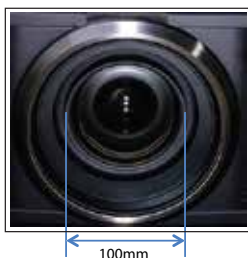

4K High Resolution Lens Dedicated for 4K

An 18 element, 16 group all glass lens and full aluminum lens barrel has been specially engineered for the DLA-RS4500's 4K performance. Chromatic aberration and color fringing are minimized even when utilizing lens shift, resulting in precise projection of 4K content. A new 100mm diameter lens is used for increased efficiency, projecting 4K resolution to every corner of the screen. This compares to 65mm diameter designs used in other JVC projectors. This lens allows a wide shift range of $\pm 100\%$ vertical, $\pm 43\%$ horizontal.

DLA-RS4500 lens